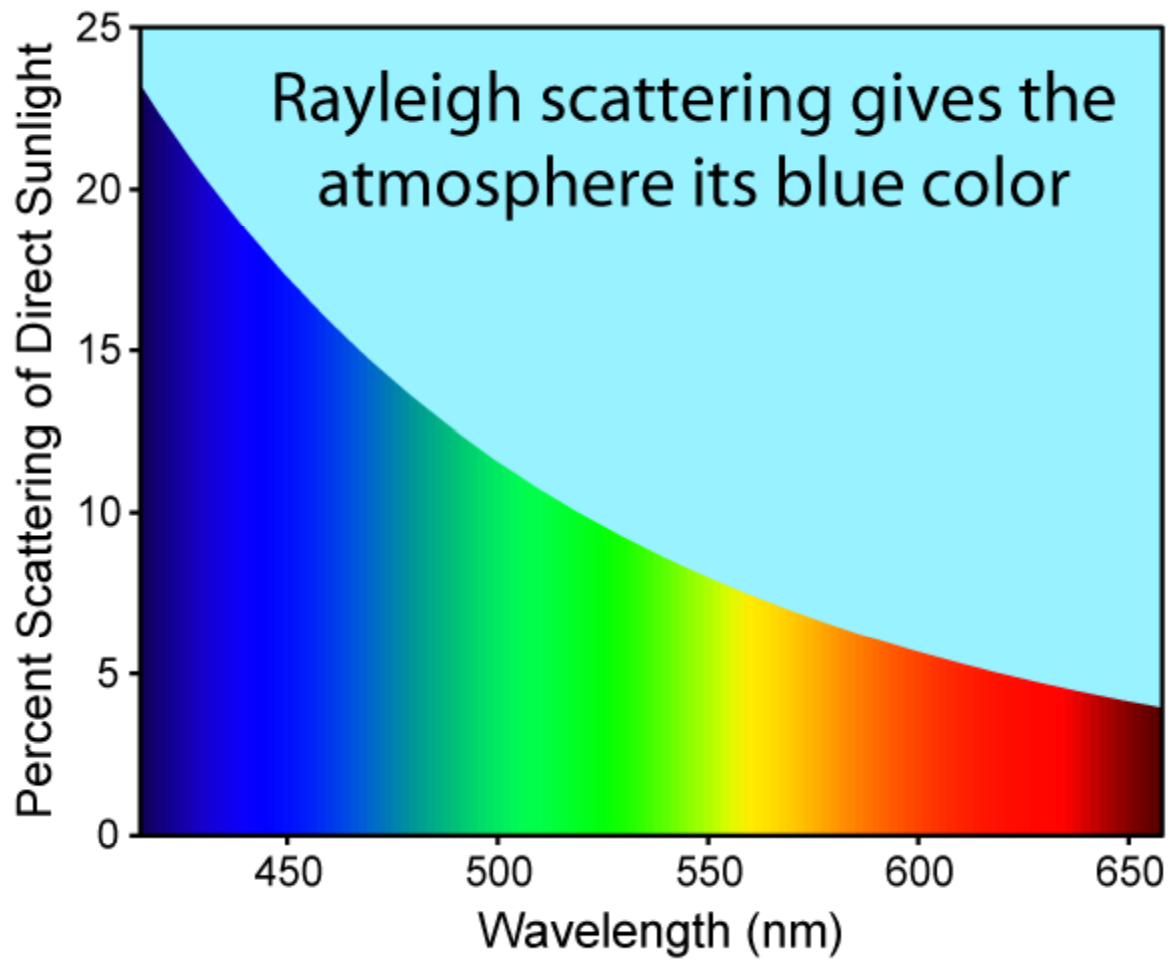

Incident Beam

Particle

→ Direction of incident light

Bad Weather

Haze

Mist

Fog

Rain