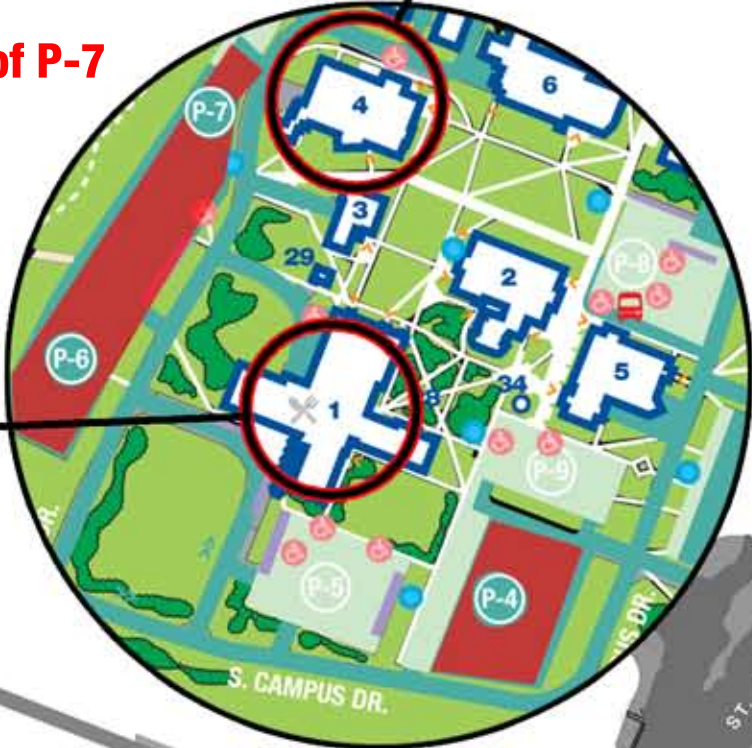

MIGHTY Math Conference Parking April 15-16

Parking lots: **Eastern part of P-4**
P-6
Southern part of P-7

NOTE: DO NOT park
where signs are
posted **A-Permit Only.**

**Kettler Hall
(Friday)**

**Science Building
(Saturday)**

Entrances to campus

**NO Left Turn
onto campus
from Coliseum.**

- LEGEND**
- EXISTING BUILDINGS
 - BUILDINGS UNDER CONSTRUCTION
 - BUILDINGS IN DESIGN OR UNDER STUDY
 - FUTURE SITE IMPROVEMENTS

Indiana University
Purdue University
Fort Wayne